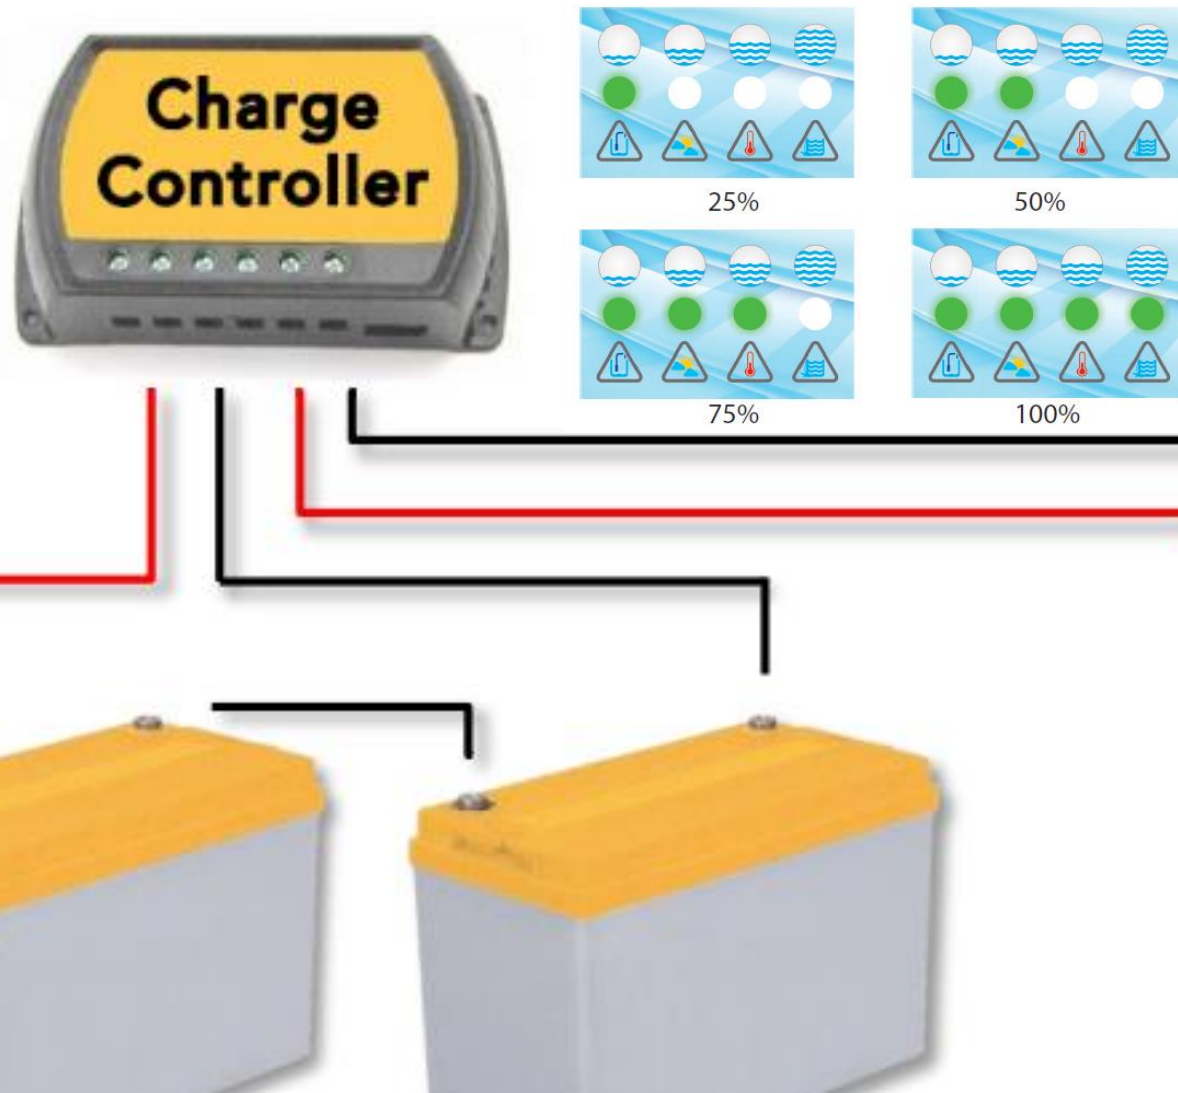

Applications

Discover what is possible

Compatible with various irrigation systems
Up to 5.8 bares pressure

Water supply for livestock
Up to 7 km from the water source

Water oxygenation for fish farming
In combination with vegetable growing (fertilization)

Pumping to a reservoir at the top of the farm
Then use gravity to improve irrigation uniformity

Reservoirs are also used to store water
For night-time gravity irrigation, instead of using batteries

Ideal for surface water source
Pond, river, canal, lake, shallow well

Can also works in deep wells
On a fixed or floating platform

Can be used with batteries on manual mode (4 speeds)
Consider higher investments due to batteries as additional costs

Easy coupling for quick installation/uninstallation
More mobility & security in the field

Fully mobile design with trolley
Move pump and solar panel to where you need them

ennos App for Android

For accessing datas such as pump performance, troubleshooting and registration

More information
online!