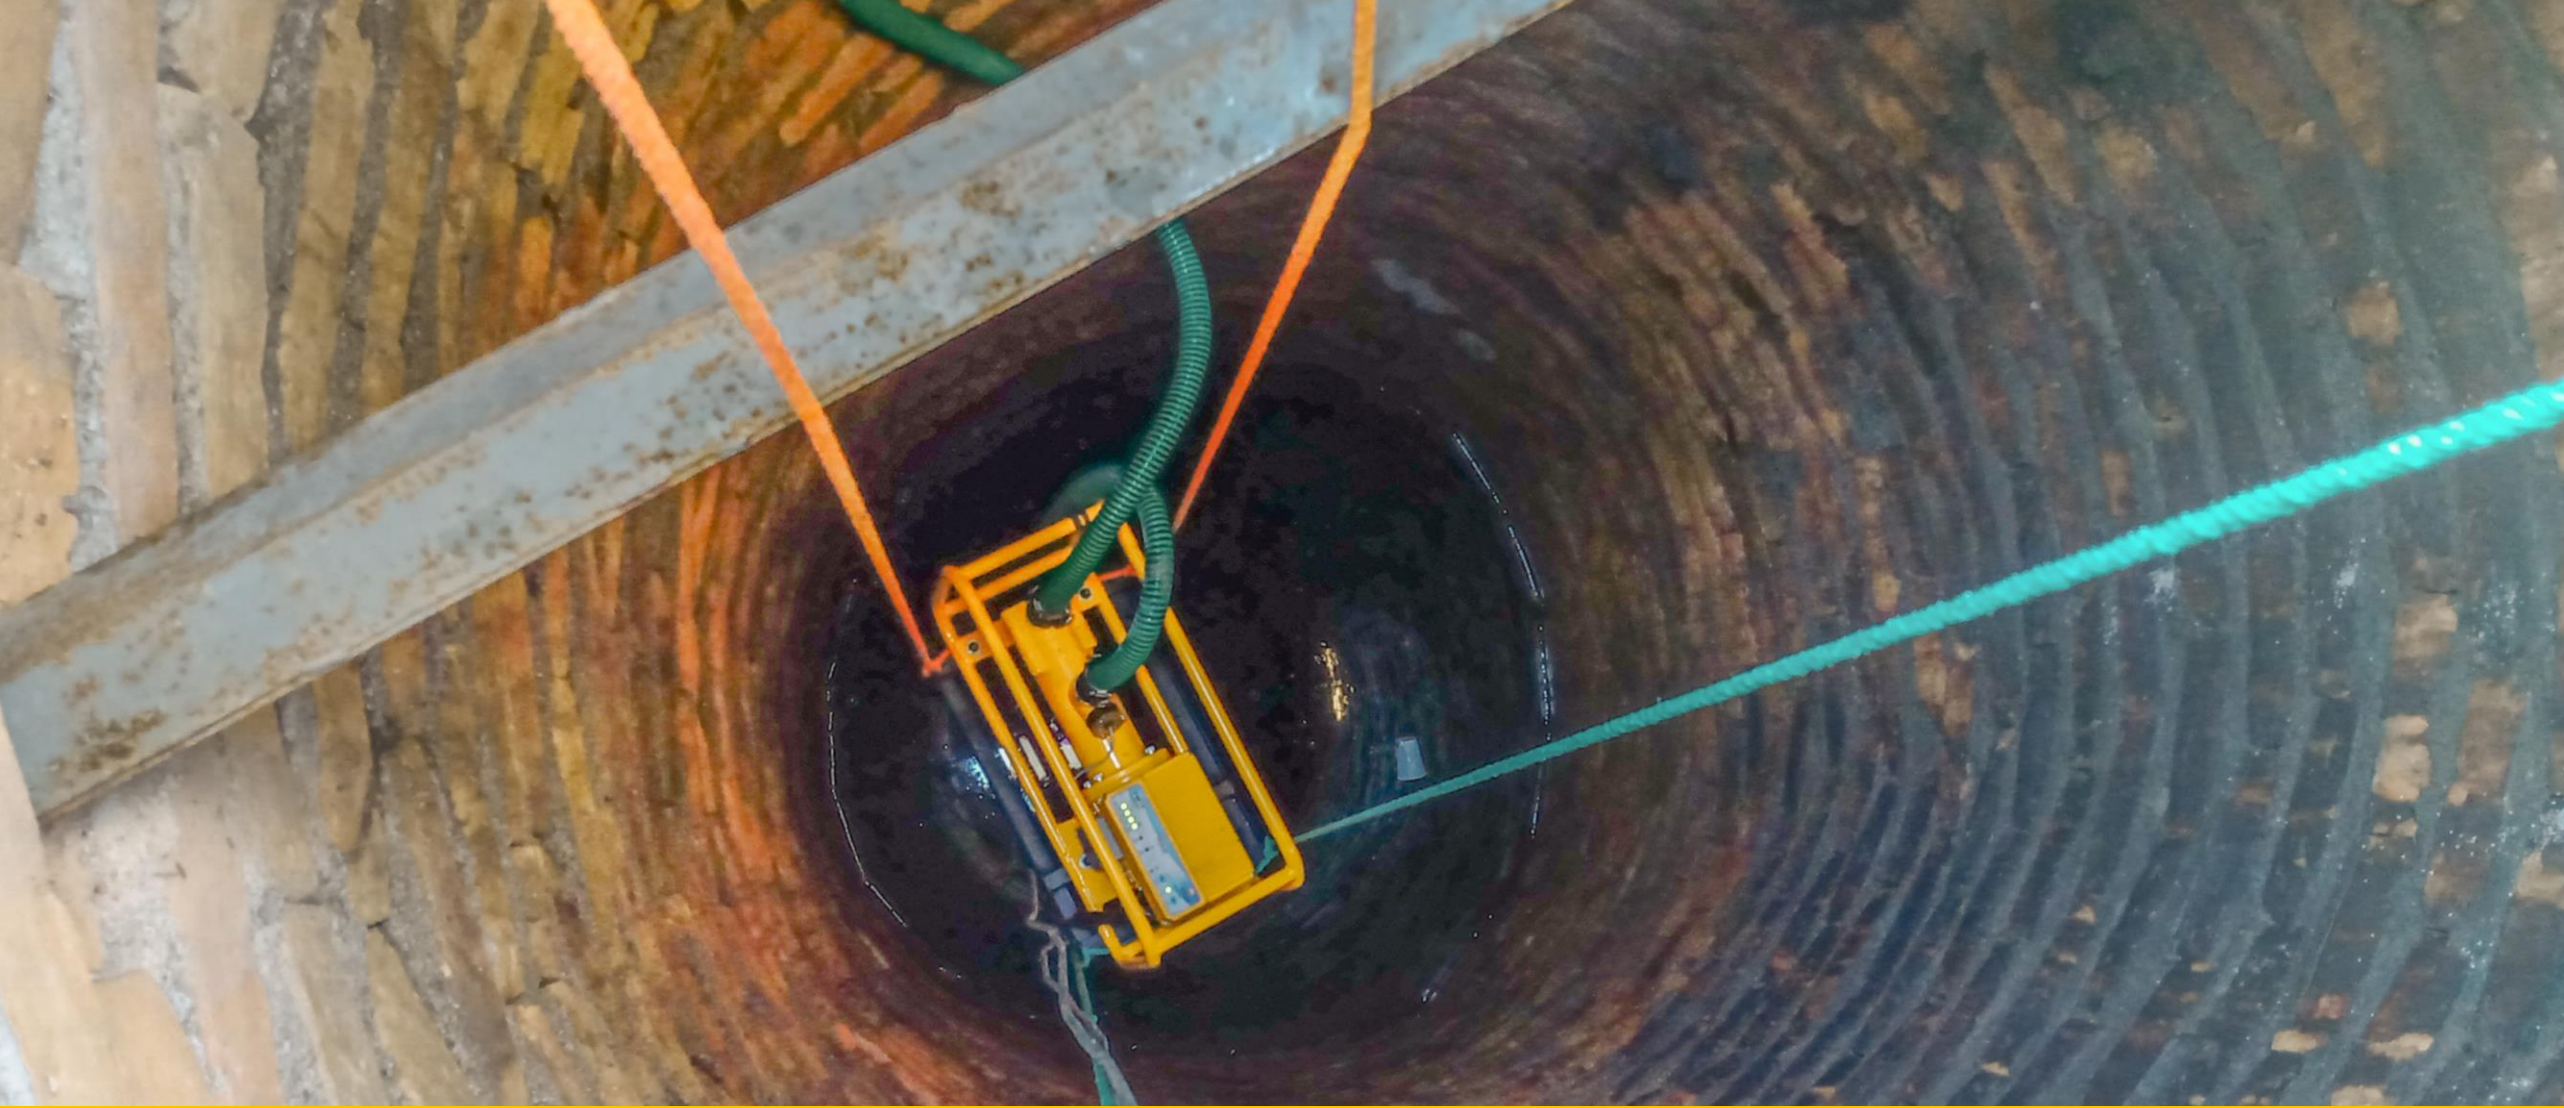

Applications

Discover what is possible

Compatible with various irrigation systems
Up to 5.8 bares pressure

Water supply for livestock
Up to 7 km from the water source

Water oxygenation for fish farming
In combination with vegetable growing (fertilization)

Pumping to a reservoir at the top of the farm
Then use gravity to improve irrigation uniformity

Reservoirs are also used to store water
For night-time gravity irrigation, instead of using batteries

Ideal for surface water source
Pond, river, canal, lake, shallow well

Can also works in deep wells
On a fixed or floating platform

Can be used with batteries on manual mode (4 speeds)
Consider higher investments due to batteries as additional costs

Easy coupling for quick installation/uninstallation
More mobility & security in the field