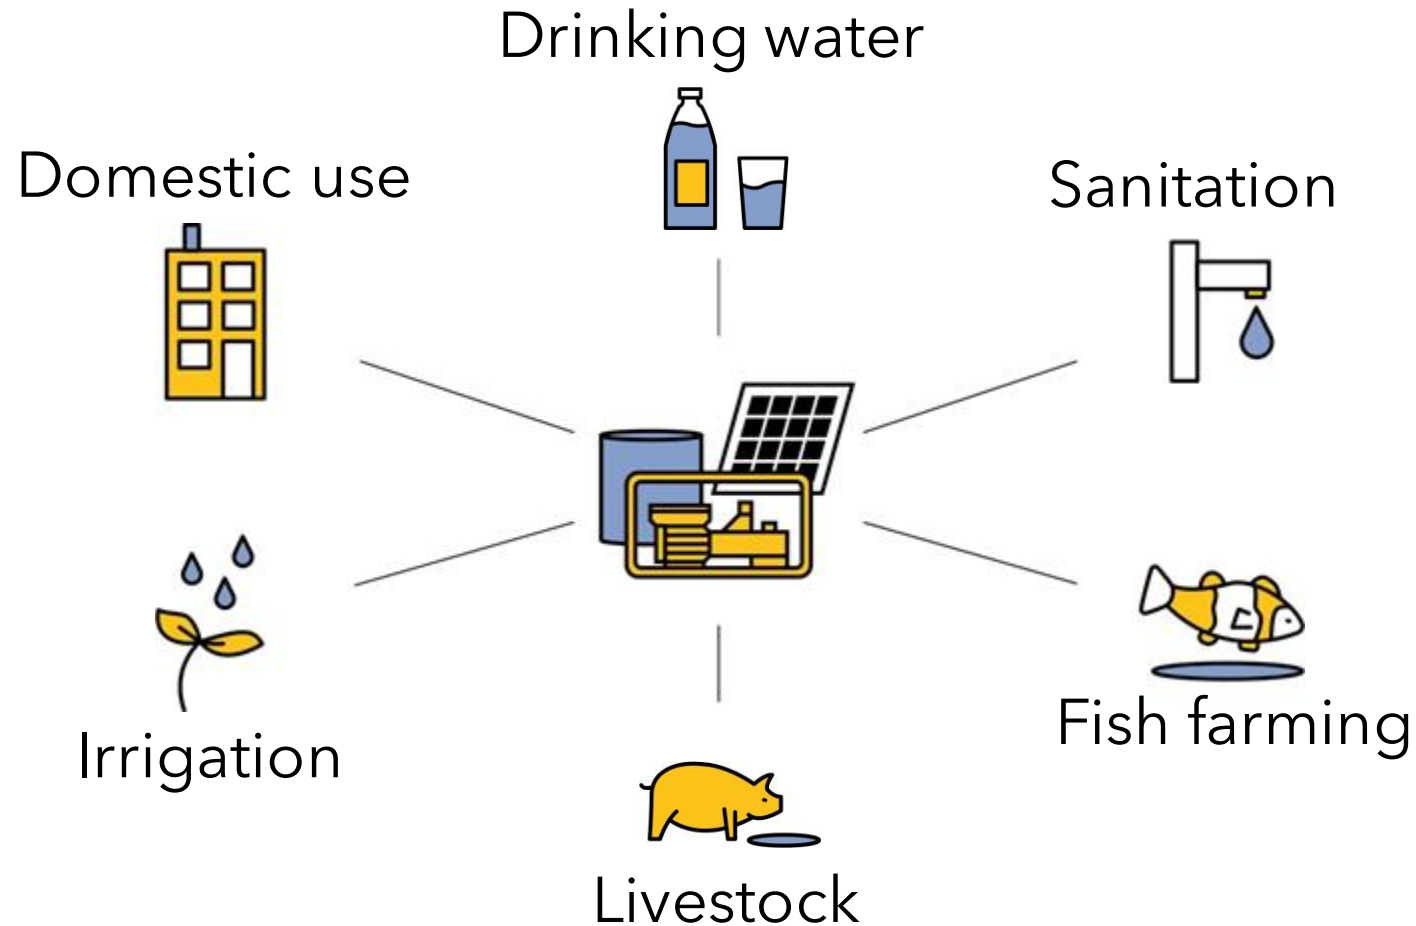

Applications

Discover what is possible

Compatible with various irrigation systems
Up to 5.8 bares pressure

Water supply for livestock
Up to 7 km from the water source

Water oxygenation for fish farming
In combination with vegetable growing (fertilization)

Pumping to a reservoir at the top of the farm
Then use gravity to improve irrigation uniformity

Reservoirs are also used to store water
For night-time gravity irrigation, instead of using batteries

Ideal for surface water source
Pond, river, canal, lake, shallow well

Can also works in deep wells
On a fixed or floating platform

Can be used with batteries on manual mode (4 speeds)
Consider higher investments due to batteries as additional costs

Easy coupling for quick installation/uninstallation
More mobility & security in the field